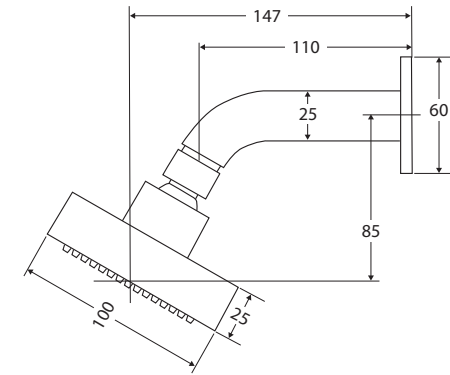

Stella

SHOWER ARM SET

Features

- ABS shower head
- Polished chrome finish
- Brass arm and swivel joint
- Female ½" BSP inlet
- **WELS 3 Star rated, 8L/min**

Available in

Chrome
411137

Cleaning & Care

- Regularly clean with mild soapy water using a microfibre cloth.
- In highly polluted or coastal locations, we recommend cleaning 2-3 times per week.
- Do not use harsh detergents, bleach, cream cleaners or citrus based cleaners. These substances are abrasive and will damage the surface.
- Do not use undue pressure and wipe in one direction only.

While we aim to ensure specifications are correct at the time of publication, Fienza reserves the right to make modifications without prior notice. Physical colour may vary from image shown. All measurements are shown in millimetres. Always use physical product measurements for mark-ups and roughing-in as the technical drawing may differ from actual product received.