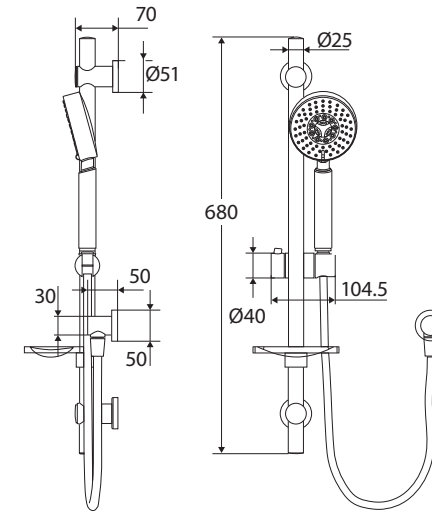

Stella

RAIL SHOWER WITH SOAP DISH

Features

- Polished chrome finish
- [WELS 3 Star rated, 9L/min](#)

Rail:

- Slider to adjust height of hand shower
- Made from stainless steel
- ABS slider and wall mounts
- Deluxe stainless steel elbow
- Rail thickness: 25 mm
- 1.5 metre stainless steel flexible hose

MICHELLE Multifunction Hand Piece (MSH017):

- Five water-flow settings: normal, massage, misting, spray and massage, and spray and misting
- Easy to clean TPR nozzles
- Made from ABS

Soap Dish (MST123):

- Made from ABS

Available in

Chrome
444106

Cleaning & Care

- Regularly clean with mild soapy water using a microfibre cloth.
- In highly polluted or coastal locations, we recommend cleaning 2-3 times per week.
- Do not use harsh detergents, bleach, cream cleaners or citrus based cleaners. These substances are abrasive and will damage the surface.
- Do not use undue pressure and wipe in one direction only.

While we aim to ensure specifications are correct at the time of publication, Fienza reserves the right to make modifications without prior notice. Physical colour may vary from image shown. All measurements are shown in millimetres. Always use physical product measurements for mark-ups and roughing-in as the technical drawing may differ from actual product received.