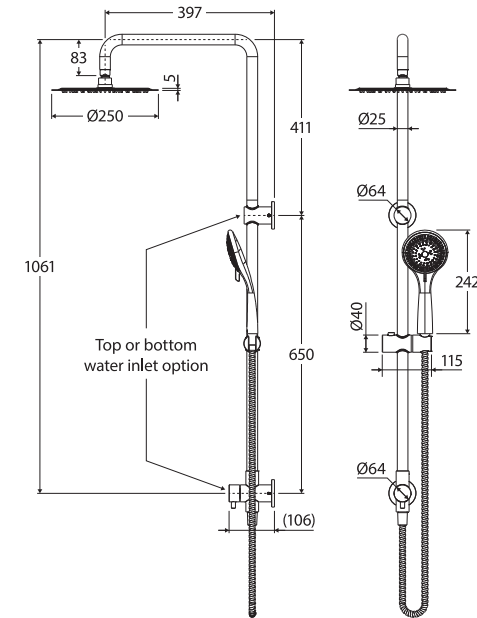

### Features

- Polished chrome finish
- Top or bottom integrated water inlet and diverter option
- **WELS 3 Star rated, 8L/min**

#### Rail:

- Made from stainless steel
- Rail thickness: 25mm
- 1.5 metre stainless steel flexible hose

#### Overhead Shower:

- Slim 250 mm diameter
- Made from stainless steel
- Brass swivel joint

#### Multifunction Hand Piece:

- Five water-flow settings
- Made from ABS