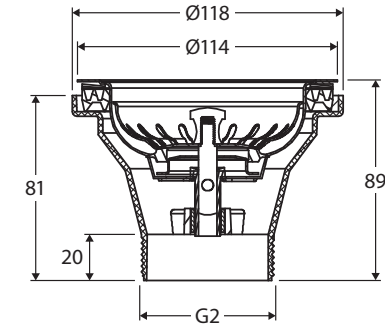

Sink Basket Waste

Features

- Basket-shaped strainer to stop food from going down the drain
- Easily remove the strainer to empty food waste into the bin
- Made from polished 304 stainless steel
- Suits TIVA 345 (68100), TIVA 365 (68101), TIVA 420 (68102), TIVA Round (68103), TIVA 780 (68104), TIVA 980 large bowl (68105), TIVA 1080 (68106), TIVA 1180 (68107), TIVA 780 Double (68108), TIVA 785 (68109), CHARLTON Small (68700), CHARLTON Medium (68701), CHARLTON Double (68702), WINSTON Medium (68703)
- 50 mm outlet, 90 mm deep

While we aim to ensure specifications are correct at the time of publication, Fienza reserves the right to make modifications without prior notice. Physical colour may vary from image shown. All measurements are shown in millimetres. Always use physical product measurements for mark-ups and roughing-in as the technical drawing may differ from actual product received.