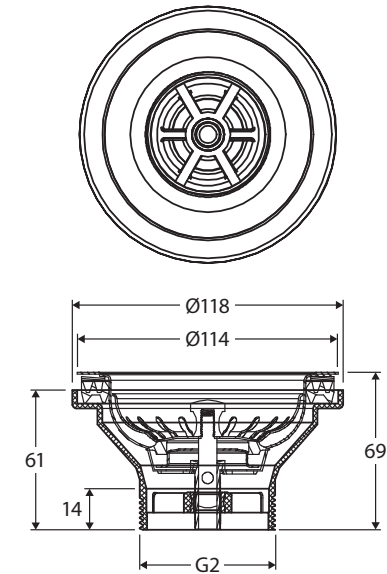

### Features

- Basket-shaped strainer to stop food from going down the drain
- Easily remove the strainer to empty food waste into the bin
- Made from polished 304 stainless steel
- Suits small bowl of TIVA 980 (68105)
- 50 mm outlet, 70 mm deep

While we aim to ensure specifications are correct at the time of publication, Fienza reserves the right to make modifications without prior notice. Physical colour may vary from image shown. All measurements are shown in millimetres. Always use physical product measurements for mark-ups and roughing-in as the technical drawing may differ from actual product received.