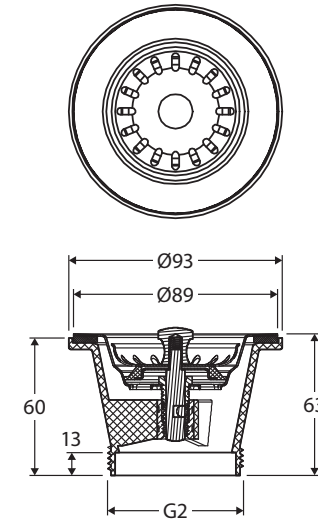

Cleaners Sink Basket Waste

Features

- Basket-shaped strainer to stop food from going down the drain
- Easily remove the strainer to empty food waste into the bin
- Made from polished 304 stainless steel
- Suits Cleaners Sink (68800)
- 50 mm outlet, 63 mm deep

While we aim to ensure specifications are correct at the time of publication, Fienza reserves the right to make modifications without prior notice. Physical colour may vary from image shown. All measurements are shown in millimetres. Always use physical product measurements for mark-ups and roughing-in as the technical drawing may differ from actual product received.