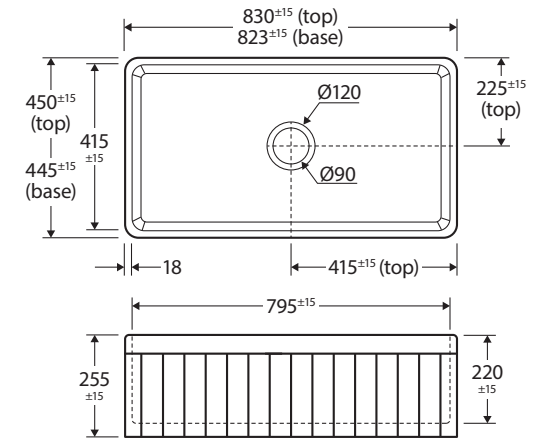

#### Features

- Fluted or flat front surface (reversible)
- Glazed on all sides
- Made from fine fire clay ceramic using high quality European materials
- Requires basket waste (A3SS/A3CM/A3RB; sold separately)
- Undermount or flushmount installation
- Capacity: 70L

Please note: Butler sink measurements shown are a guide only. For installation, measurements must be taken from physical product received.

While we aim to ensure specifications are correct at the time of publication, Fienza reserves the right to make modifications without prior notice. Physical colour may vary from image shown. All measurements are shown in millimetres. For fire clay ceramic products, please allow +/- 15 mm tolerance for manufacturing variance. Always use physical product measurements for mark-ups and roughing-in as the technical drawing may differ from actual product received.