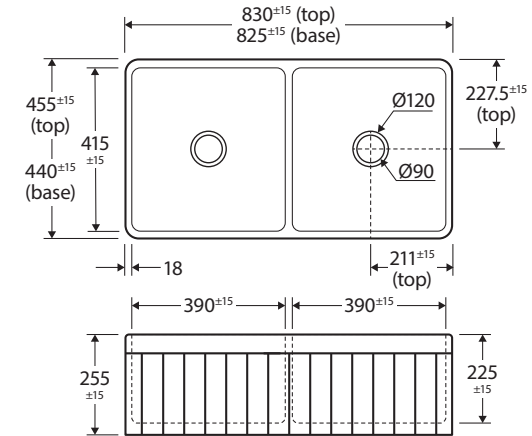

Benson DOUBLE BUTLER SINK

Features

- Fluted or flat front surface (reversible)
- Glazed on all sides
- Made from fine fire clay ceramic using high quality European materials
- Requires two basket wastes (A3SS/A3CM/A3RB; sold separately)
- Undermount or flushmount installation
- Capacity: 34.5L/34.5L

While we aim to ensure specifications are correct at the time of publication, Fienza reserves the right to make modifications without prior notice. Physical colour may vary from image shown. All measurements are shown in millimetres. For fire clay ceramic products, please allow +/- 15 mm tolerance for manufacturing variance. Always use physical product measurements for mark-ups and roughing-in as the technical drawing may differ from actual product received.