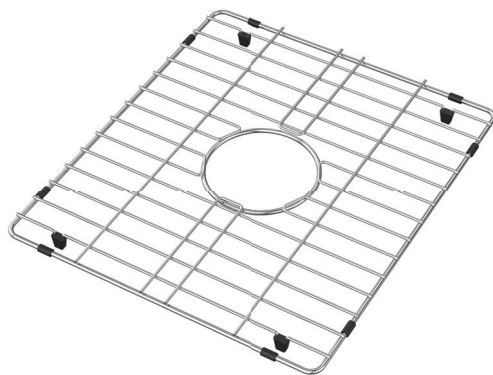

Butler Double Sink Protector

Features

- Designed for protecting your sink from scuff marks and scratches when rinsing dishes, cutlery and cooking utensils
- Made from polished 304 stainless steel
- Suits CHARLTON Double (68702)