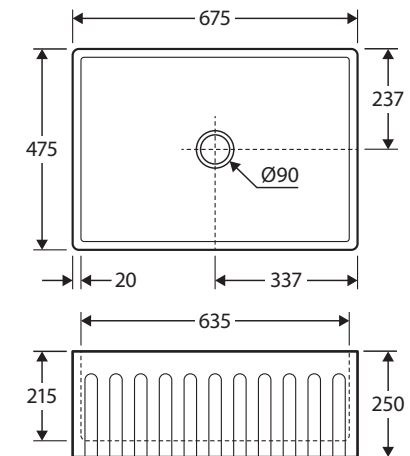

Charlton

SINGLE BUTLER SINK

SMALL

Features

- Fluted or flat front surface (reversible)
- Glazed on all sides
- Made from fine fire clay ceramic using high quality European materials
- Requires basket waste sold separately (A3)
- Undermount or flushmount installation
- Capacity: 54L

Optional Accessories

- Sink Protector (A29)

Please note: Butler sink measurements shown are a guide only. For installation, measurements must be taken from physical product received.

Available in

Gloss White
68700

While we aim to ensure specifications are correct at the time of publication, Fienza reserves the right to make modifications without prior notice. Physical colour may vary from image shown. All measurements are shown in millimetres. For fire clay ceramic products, please allow +/- 15 mm tolerance for manufacturing variance. Always use physical product measurements for mark-ups and roughing-in as the technical drawing may differ from actual product received.