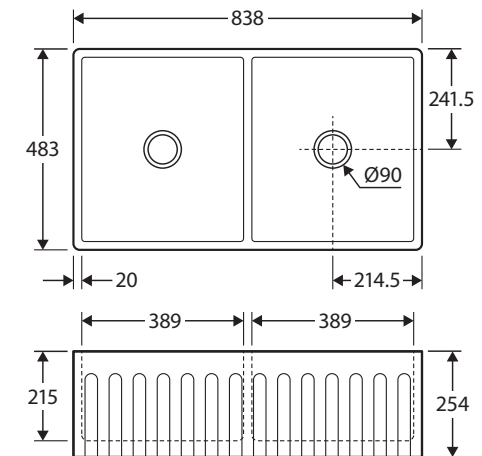

Charlton

DOUBLE BUTLER SINK

Features

- Fluted or flat front surface (reversible)
- Glazed on all sides
- Made from fine fire clay ceramic using high quality European materials
- Requires two basket wastes sold separately (A3)
- Undermount or flushmount installation

Optional Accessories

- Sink Protector (A27)

Please note: Butler sink measurements shown are a guide only. For installation, measurements must be taken from physical product received.

Available in

Gloss White
68702

While we aim to ensure specifications are correct at the time of publication, Fienza reserves the right to make modifications without prior notice. Physical colour may vary from image shown. All measurements are shown in millimetres. For fire clay ceramic products, please allow +/- 15 mm tolerance for manufacturing variance. Always use physical product measurements for mark-ups and roughing-in as the technical drawing may differ from actual product received.