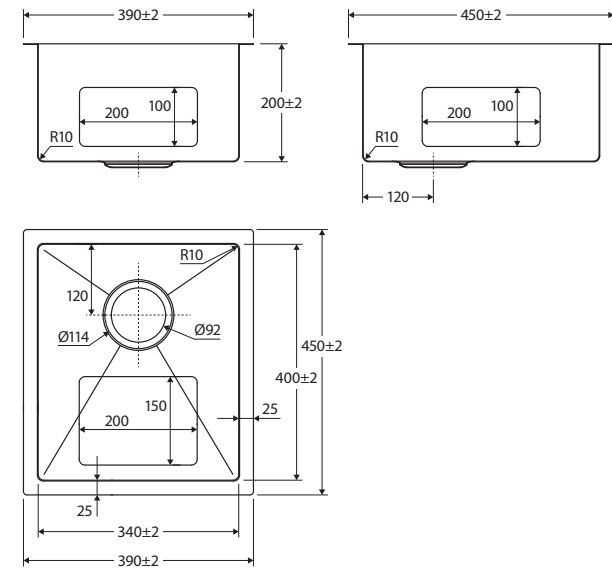

Hana

SINGLE KITCHEN SINK, 27L

Features

- Hand made from 1.2 mm thick, high quality 304 stainless steel
- Fitted with sound and vibration dampening panels to reduce acoustic impact of water and equipment
- Basket waste included (A3SS)
- Topmount or undermount installation
- Mounting brackets and screws included
- Capacity: 27L

Optional Accessories

- Sink Protector (A24)
- Roll Up Drainer (A22)
- Drainer Tray (A21)
- Colander (A20)
- Chopping Board (A26)

Available in

Brushed
Stainless Steel
68400

Cleaning & Care

- Dry off any water droplets after use with a clean dry cloth.
- Once a week use a detergent mixed with a small amount of ammonia and rub gently with a soft cloth. Rinse thoroughly with cold water after cleaning, then dry with a clean cloth.
- Do not use steel wool, abrasive cleansers or cleaning pads to clean your sink.
- Do not use chemical "silver cleaners", bleaches, or detergents containing chlorine or any of its derivatives.

While we aim to ensure specifications are correct at the time of publication, Fienza reserves the right to make modifications without prior notice. Physical colour may vary from image shown. All measurements are shown in millimetres. Always use physical product measurements for mark-ups and roughing-in as the technical drawing may differ from actual product received.