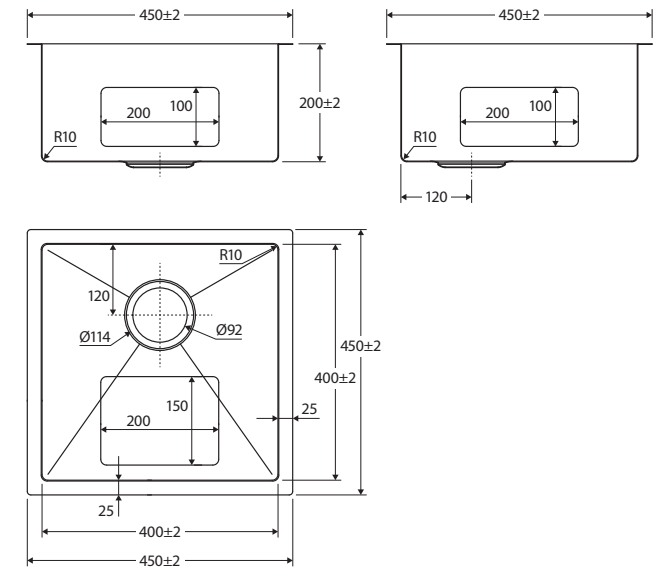

Hana

SINGLE KITCHEN SINK, 32L

Features

- Hand made from 1.2 mm thick, high quality 304 stainless steel
- Fitted with sound and vibration dampening panels to reduce acoustic impact of water and equipment
- Basket waste included (A3SS/A3CM/A3RB)
- Sink protector included with PVD models only
- Topmount or undermount installation
- Mounting brackets and screws included
- Capacity: 32L

Optional Accessories

- Sink Protector (A23/A23CM/A23RB)
- Roll Up Drainer (A22/A22CM/A22RB)
- Drainer Tray (A21/A21CM/A21RB)
- Colander (A20/A20CM/A20RB)
- Chopping Board (A26)

Available in

Cleaning & Care

- Dry off any water droplets after use with a clean dry cloth.
- Once a week use a detergent mixed with a small amount of ammonia and rub gently with a soft cloth. Rinse thoroughly with cold water after cleaning, then dry with a clean cloth.
- Do not use steel wool, abrasive cleansers or cleaning pads to clean your sink.
- Do not use chemical "silver cleaners", bleaches, or detergents containing chlorine or any of its derivatives.

While we aim to ensure specifications are correct at the time of publication, Fienza reserves the right to make modifications without prior notice. Physical colour may vary from image shown. All measurements are shown in millimetres. Always use physical product measurements for mark-ups and roughing-in as the technical drawing may differ from actual product received.