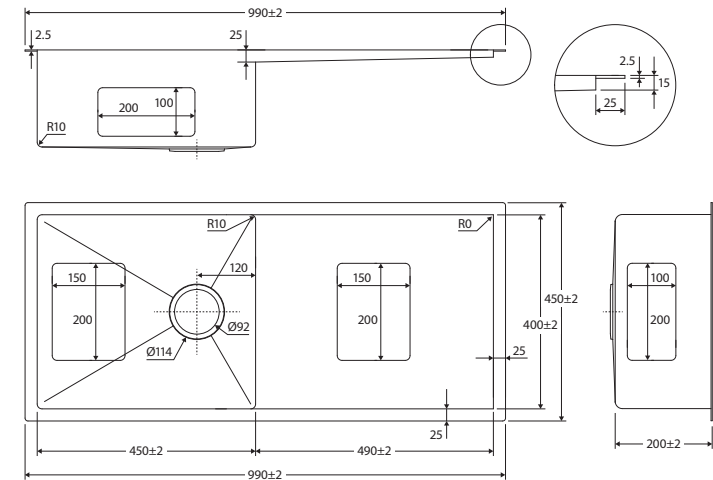

Hana

SINGLE KITCHEN SINK WITH DRAINER, 36L

Features

- Hand made from 1.2 mm thick, high quality 304 stainless steel
- Fitted with sound and vibration dampening panels to reduce acoustic impact of water and equipment
- Basket waste included (A3SS)
- Topmount or undermount installation
- Mounting brackets and screws included
- Capacity: 36L

Optional Accessories

- Roll Up Drainer (A22)
- Drainer Tray (A21)
- Colander (A20)
- Chopping Board (A26)

Available in

Brushed
Stainless Steel
68404

Cleaning & Care

- Dry off any water droplets after use with a clean dry cloth.
- Once a week use a detergent mixed with a small amount of ammonia and rub gently with a soft cloth. Rinse thoroughly with cold water after cleaning, then dry with a clean cloth.
- Do not use steel wool, abrasive cleansers or cleaning pads to clean your sink.
- Do not use chemical "silver cleaners", bleaches, or detergents containing chlorine or any of its derivatives.

While we aim to ensure specifications are correct at the time of publication, Fienza reserves the right to make modifications without prior notice. Physical colour may vary from image shown. All measurements are shown in millimetres. Always use physical product measurements for mark-ups and roughing-in as the technical drawing may differ from actual product received.