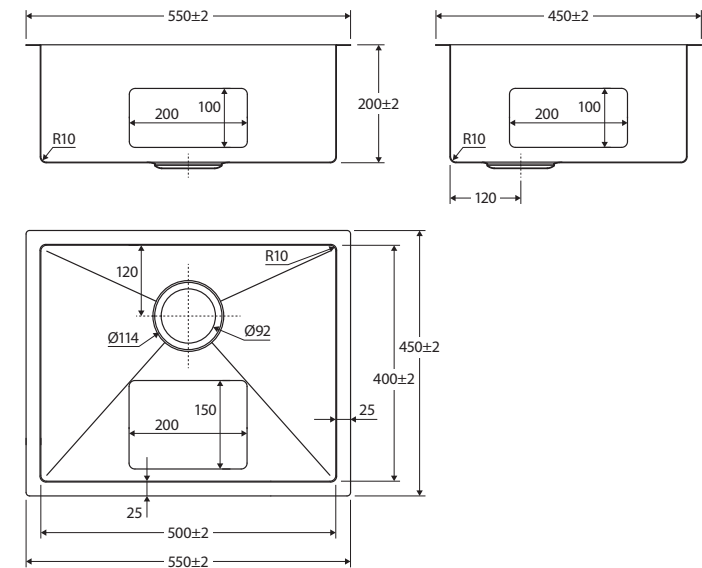

Hana

SINGLE KITCHEN SINK, 40L

Features

- Hand made from 1.2 mm thick, high quality 304 stainless steel
- Fitted with sound and vibration dampening panels to reduce acoustic impact of water and equipment
- Basket waste included (A3SS)
- Topmount or undermount installation
- Mounting brackets and screws included
- Capacity: 40L

Optional Accessories

- Sink Protector (A25)
- Roll Up Drainer (A22)
- Drainer Tray (A21)
- Colander (A20)
- Chopping Board (A26)

Available in

Brushed
Stainless Steel
68402

Cleaning & Care

- Dry off any water droplets after use with a clean dry cloth.
- Once a week use a detergent mixed with a small amount of ammonia and rub gently with a soft cloth. Rinse thoroughly with cold water after cleaning, then dry with a clean cloth.
- Do not use steel wool, abrasive cleansers or cleaning pads to clean your sink.
- Do not use chemical "silver cleaners", bleaches, or detergents containing chlorine or any of its derivatives.

While we aim to ensure specifications are correct at the time of publication, Fienza reserves the right to make modifications without prior notice. Physical colour may vary from image shown. All measurements are shown in millimetres. Always use physical product measurements for mark-ups and roughing-in as the technical drawing may differ from actual product received.