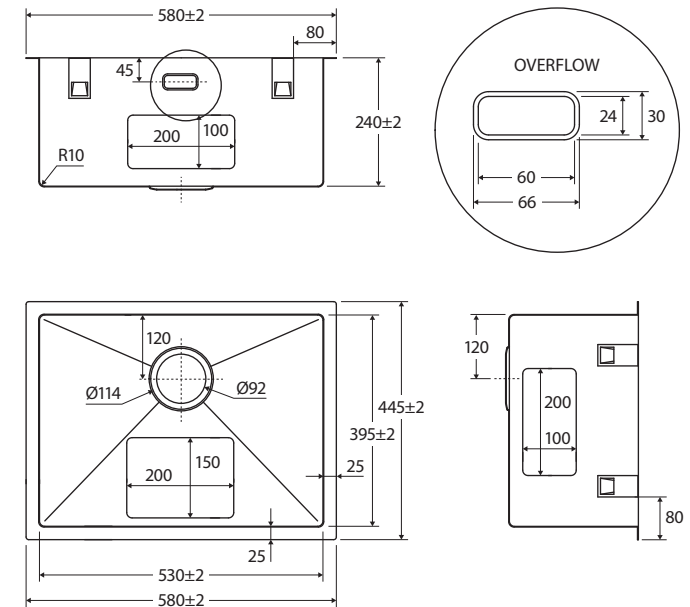

## 50L LAUNDRY SINK

WITH OVERFLOW

### Features

- Hand made from 1.2 mm thick, high quality 304 stainless steel
- Fitted with sound and vibration dampening panels to reduce acoustic impact of water and equipment
- Integrated overflow
- Basket waste and overflow kit included (A3-OVERFLOW)
- Topmount or undermount installation
- Mounting brackets and screws included
- Capacity: 50L