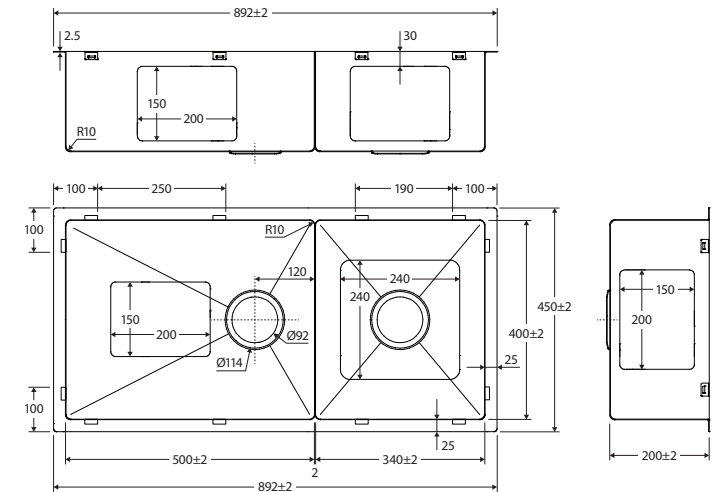

Hana

DOUBLE KITCHEN SINK, 40L/27L

Features

- Hand made from 1.2 mm thick, high quality 304 stainless steel
- Super slim 2 mm bowl divider
- Fitted with sound and vibration dampening panels to reduce acoustic impact of water and equipment
- Two basket wastes included (A3SS)
- Topmount or undermount installation
- Mounting brackets and screws included
- Capacity: 40L/27L
- Overall size: 892 L x 450 W x 200 D mm

Optional Accessories

- Roll Up Drainer (A22)
- Colander (A20)
- Drainer Tray (A21)
- Chopping Board (A26)

Available in

Brushed
Stainless Steel
68406

Cleaning & Care

- Dry off any water droplets after use with a clean dry cloth.
- Once a week use a detergent mixed with a small amount of ammonia and rub gently with a soft cloth. Rinse thoroughly with cold water after cleaning, then dry with a clean cloth.
- Do not use steel wool, abrasive cleansers or cleaning pads to clean your sink.
- Do not use chemical "silver cleaners", bleaches, or detergents containing chlorine or any of its derivatives.

While we aim to ensure specifications are correct at the time of publication, Fienza reserves the right to make modifications without prior notice. Physical colour may vary from image shown. All measurements are shown in millimetres. Always use physical product measurements for mark-ups and roughing-in as the technical drawing may differ from actual product received.