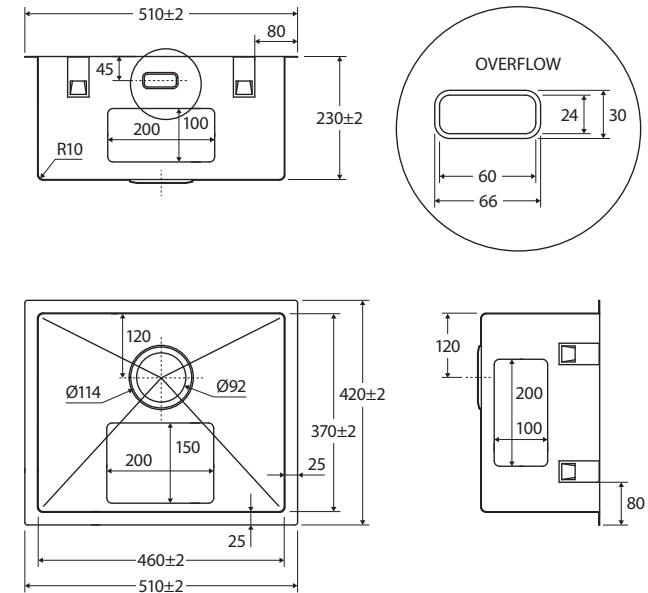

## 39L LAUNDRY SINK

### Features

- Hand made from 1.2 mm thick, high quality 304 stainless steel
- Fitted with sound and vibration dampening panels to reduce acoustic impact of water and equipment
- Integrated overflow
- Basket waste and overflow kit included (A3-OVERFLOW)
- Topmount or undermount installation
- Mounting brackets and screws included
- Capacity: 39L