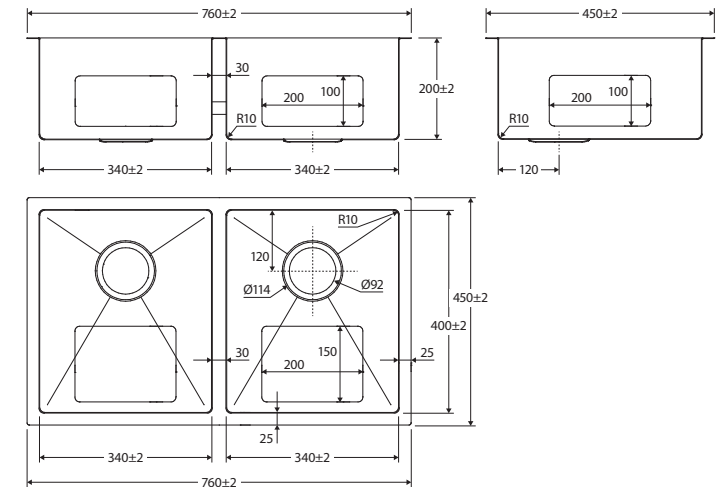

Hana

DOUBLE KITCHEN SINK, 27L/27L

Features

- Hand made from 1.2 mm thick, high quality 304 stainless steel
- Fitted with sound and vibration dampening panels to reduce acoustic impact of water and equipment
- Two basket wastes included (A3SS/A3CM/A3RB)
- Two sink protectors included with PVD models only
- Topmount or undermount installation
- Mounting brackets and screws included
- Capacity: 27L/27L

Optional Accessories

- Sink Protector (A24/A24CM/A24RB)
- Roll Up Drainer (A22/A22CM/A22RB)
- Drainer Tray A21/A21CM/A21RB)
- Colander (A20/A20CM/A20RB)
- Chopping Board (A26)

Available in

Brushed
Stainless Steel
68403

PVD
Carbon Metal
68403CM

PVD
Rugged Brass
68403RB

Cleaning & Care

- Dry off any water droplets after use with a clean dry cloth.
- Once a week use a detergent mixed with a small amount of ammonia and rub gently with a soft cloth. Rinse thoroughly with cold water after cleaning, then dry with a clean cloth.
- Do not use steel wool, abrasive cleansers or cleaning pads to clean your sink.
- Do not use chemical "silver cleaners", bleaches, or detergents containing chlorine or any of its derivatives.

While we aim to ensure specifications are correct at the time of publication, Fienza reserves the right to make modifications without prior notice. Physical colour may vary from image shown. All measurements are shown in millimetres. Always use physical product measurements for mark-ups and roughing-in as the technical drawing may differ from actual product received.