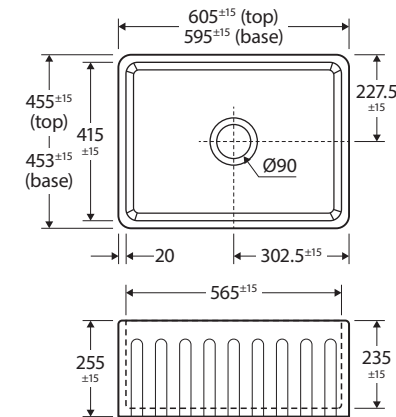

#### Features

- Fluted or flat front surface (reversible)
- Glazed on all sides
- Made from fine fire clay ceramic using high quality European materials
- Requires basket waste (A3SS/A3CM/A3RB; sold separately)
- Undermount or flushmount installation
- Capacity: 49.5L

Please note: Butler sink measurements shown are a guide only. For installation, measurements must be taken from physical product received.

While we aim to ensure specifications are correct at the time of publication, Fienza reserves the right to make modifications without prior notice. Physical colour may vary from image shown. All measurements are shown in millimetres. For fire clay ceramic products, please allow +/- 15 mm tolerance for manufacturing variance. Always use physical product measurements for mark-ups and roughing-in as the technical drawing may differ from actual product received.