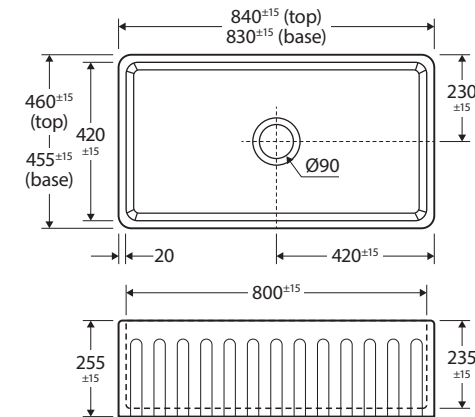

Olivia

SINGLE BUTLER SINK

LARGE

Features

- Fluted or flat front surface (reversible)
- Glazed on all sides
- Made from fine fire clay ceramic using high quality European materials
- Requires basket waste (A3SS/A3CM/A3RB; sold separately)
- Undermount or flushmount installation
- Capacity: 67L

While we aim to ensure specifications are correct at the time of publication, Fienza reserves the right to make modifications without prior notice. Physical colour may vary from image shown. All measurements are shown in millimetres. For fire clay ceramic products, please allow +/- 15 mm tolerance for manufacturing variance. Always use physical product measurements for mark-ups and roughing-in as the technical drawing may differ from actual product received.