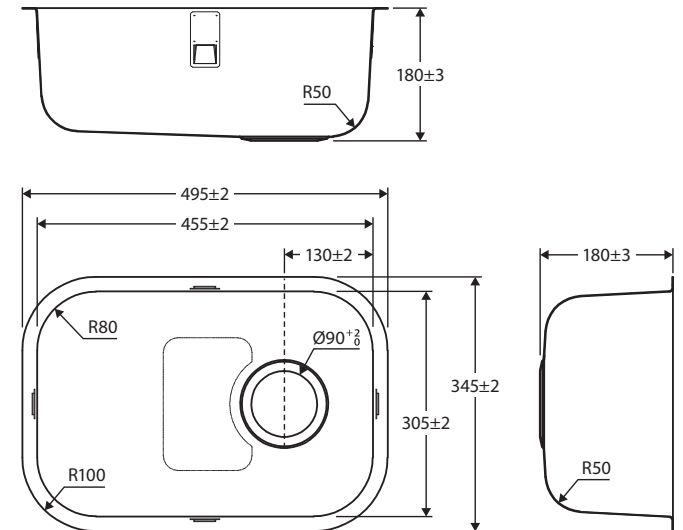

### Features

- Designed for smaller kitchens and outdoor living areas
- Made from polished 304 stainless steel
- Basket waste included (A3)
- Topmount or undermount installation
- Sealing tape and mounting clips included
- Capacity: 22L
- Overall size: 345 L x 495 W x 180 D mm