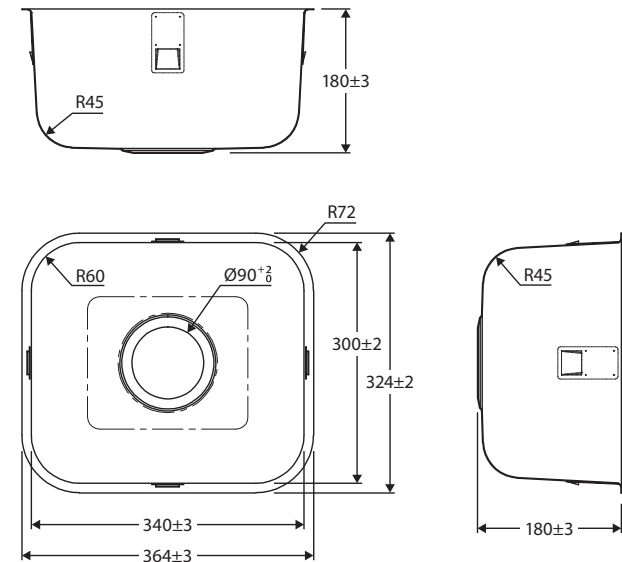

### Features

- Designed for smaller kitchens and outdoor living areas
- Made from polished 304 stainless steel
- Basket waste included (A3)
- Topmount or undermount installation
- Sealing tape and mounting clips included
- Capacity: 16L
- Overall size: 364 L x 324 W x 180 D mm

While we aim to ensure specifications are correct at the time of publication, Fienza reserves the right to make modifications without prior notice. Physical colour may vary from image shown. All measurements are shown in millimetres. Always use physical product measurements for mark-ups and roughing-in as the technical drawing may differ from actual product received.