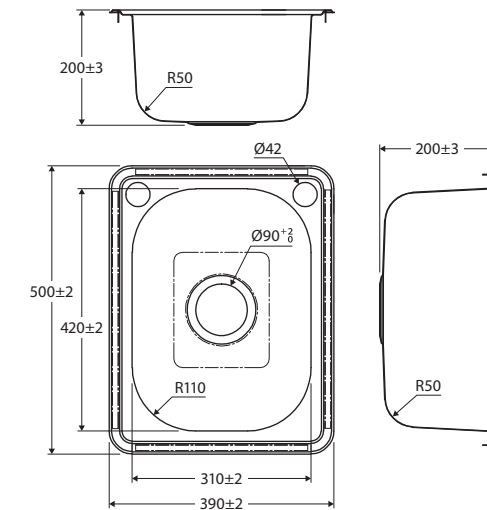

Tiva

22L LAUNDRY SINK

Features

- Designed for laundries
- Made from polished 304 stainless steel
- Two tap holes for left or right side mixer installation (tap hole cover included)
- Basket waste (A3) and flexible bypass kit (A2) included
- Topmount installation
- Sealing tape and mounting clips included
- Capacity: 22L
- Overall size: 500 L x 390 W x 200 D mm

While we aim to ensure specifications are correct at the time of publication, Fienza reserves the right to make modifications without prior notice. Physical colour may vary from image shown. All measurements are shown in millimetres. Always use physical product measurements for mark-ups and roughing-in as the technical drawing may differ from actual product received.