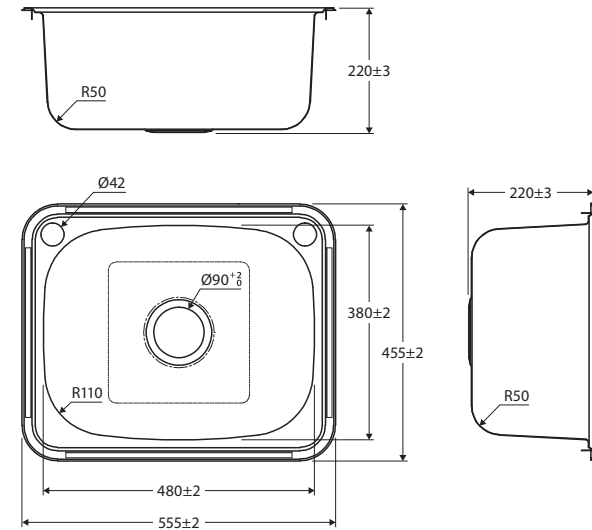

## 35L LAUNDRY SINK

### Features

- Designed for laundries
- Made from polished 304 stainless steel
- Two tap holes for left or right side mixer installation (tap hole cover included)
- Basket waste (A3) and flexible bypass kit (A2) included
- Topmount installation
- Sealing tape and mounting clips included
- Capacity: 35L
- Overall size: 555 L x 455 W x 220 D mm