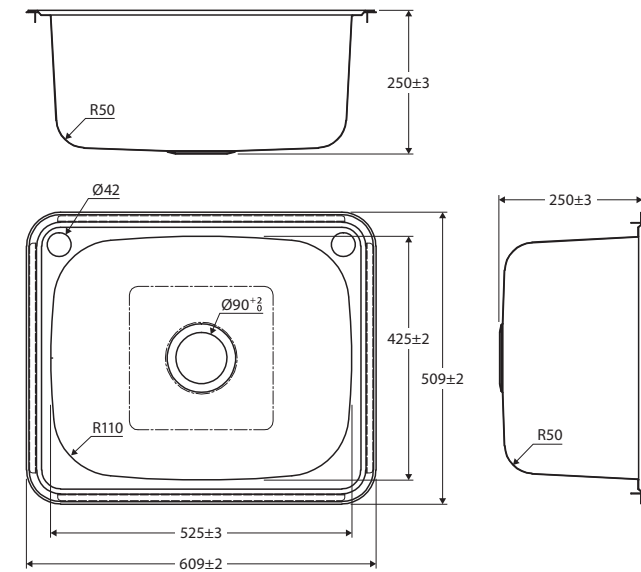

## 50L LAUNDRY SINK

### Features

- Designed for laundries
- Made from polished 304 stainless steel
- Two tap holes for left or right side mixer installation (tap hole cover included)
- Basket waste (A3) and flexible bypass kit (A2) included
- Topmount installation
- Sealing tape and mounting clips included
- Capacity: 50L
- Overall size: 609 L x 509 W x 250 D mm

While we aim to ensure specifications are correct at the time of publication, Fienza reserves the right to make modifications without prior notice. Physical colour may vary from image shown. All measurements are shown in millimetres. Always use physical product measurements for mark-ups and roughing-in as the technical drawing may differ from actual product received.