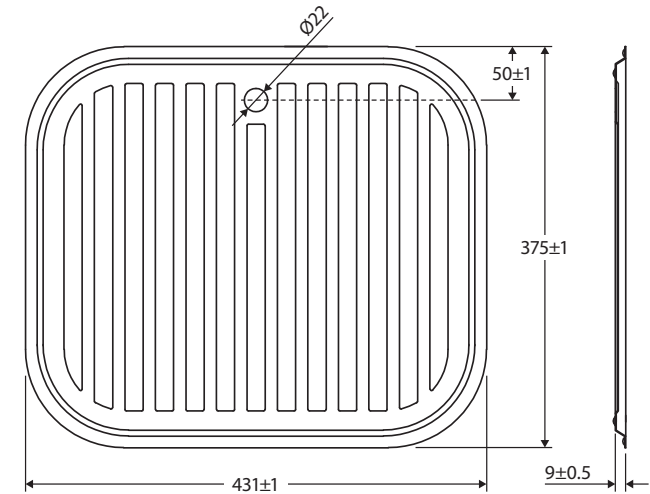

Tiva 785/670 Sink Drainer Tray

Features

- Designed for draining clean dishes or for use as extra bench space
- Made from polished 304 stainless steel
- PVC rubber protectors on the underside of tray
- Suits TIVA 785 Double Bowl Kitchen Sink (68109), TIVA 670 Double Bowl Kitchen Sink (68110)

While we aim to ensure specifications are correct at the time of publication, Fienza reserves the right to make modifications without prior notice. Physical colour may vary from image shown. All measurements are shown in millimetres. Always use physical product measurements for mark-ups and roughing-in as the technical drawing may differ from actual product received.