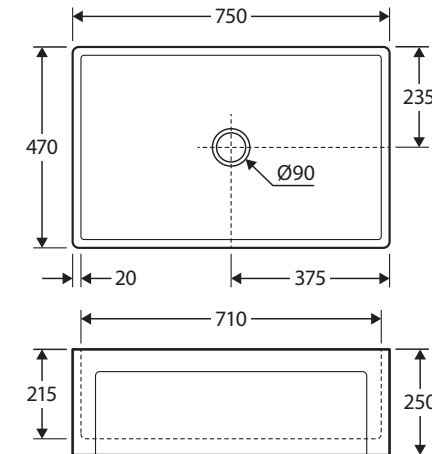

Winston

SINGLE BUTLER SINK

MEDIUM

Features

- Shaker or flat front surface (reversible)
- Glazed on all sides
- Made from fine fire clay ceramic using high quality European materials
- Requires basket waste sold separately (A3)
- Undermount or flushmount installation
- Capacity: 60L

Optional Accessories

- Sink Protector (A30)

Please note: Butler sink measurements shown are a guide only. For installation, measurements must be taken from physical product received.

Cleaning & Care

- Wipe with a clean, soft cloth and mild soapy water or non-abrasive cleaner. Test in an inconspicuous area before cleaning the whole sink.
- Avoid placing hot objects, such as hair straighteners, on any surface as these will cause discolouration and marking.
- Spills of hair dye, after-shave lotion, nail polish and remover, aerosol spray and other harsh chemicals should be removed immediately to prevent damage and discolouration. Clean immediately with mild soapy water using a clean, soft cloth.