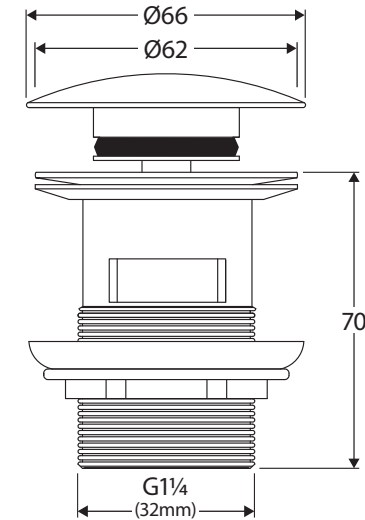

Pop-Up

BASIN WASTE

BRASS CAP,
32 MM WITH OVERFLOW

Features

- Solid brass cap
- Pop-up/pop-down mechanism
- Built-in overflow
- Suits 32 mm outlet

Available in

Chrome
WAS58

Cleaning & Care

We aim to ensure that specifications are correct at the time of publication. All measurements are shown in millimetres. Always use measurements of actual product received for final specification as the technical drawing may contain differences. Due to printing limitations, physical colour may vary from the image shown. Fienza reserves the right to make modifications without prior notice.