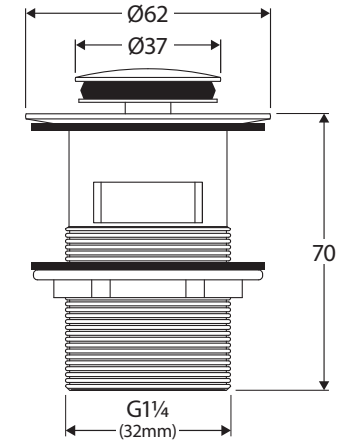

### BASIN WASTE

OVERFLOW, 32 MM

#### Features

- For use with overflow basins
- Suits 32 mm outlet
- Made from solid brass