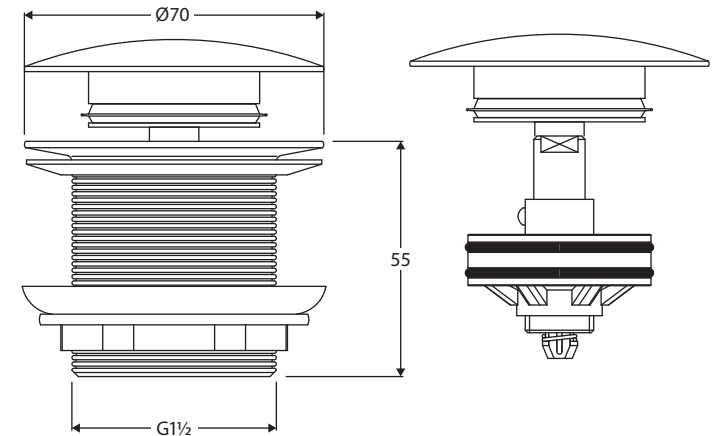

# Universal POP-UP/PULL-OUT BATH WASTE BRASS CAP BATH WASTE NON-OVERFLOW

## Features

- Designed for baths with no overflow
- Top section pulls out for easy cleaning and draining
- Suits 40 mm outlet
- Available with different cap finishes

\* Colour matches acrylic baths only.

We aim to ensure that specifications are correct at the time of publication. All measurements are shown in millimetres. Always use measurements of actual product received for final specification as the technical drawing may contain differences. Due to printing limitations, physical colour may vary from the image shown. Fienza reserves the right to make modifications without prior notice.