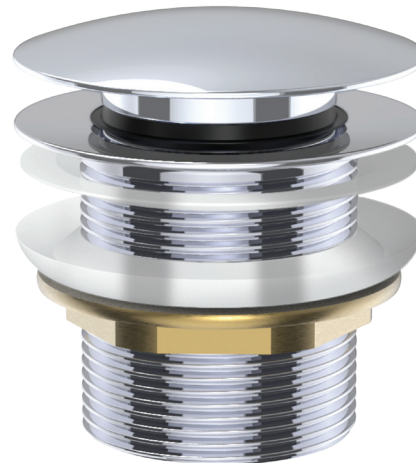

# Universal POP-UP/PULL-OUT BATH WASTE BRASS CAP BATH WASTE NON-OVERFLOW

## Features

- Designed for baths with no overflow
- Top section pulls out for easy cleaning and draining
- Suits 40 mm outlet
- Available with different cap finishes

\* Colour matches acrylic baths only.

Chrome  
**WAS79**

Gloss White\*  
**WAS79GW**

Matte White\*  
**WAS79MW**

Brushed Nickel  
**WAS79BN**

Gun Metal  
**WAS79GM**

Matte Black  
**WAS79MB**

Brushed Copper  
**WAS79CO**

Urban Brass  
**WAS79UB**