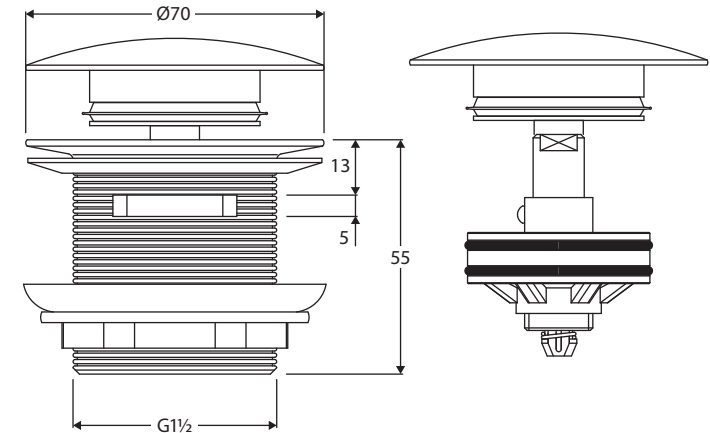

## Features

- Entire top section of waste pops out for easy cleaning and drainage
- 40 mm with overflow
- Cap available in different finishes

\* Colour matches acrylic baths only.

While we aim to ensure specifications are correct at the time of publication, Fienza reserves the right to make modifications without prior notice. Physical colour may vary from image shown. All measurements are shown in millimetres. Always use physical product measurements for mark-ups and roughing-in as the technical drawing may differ from actual product received.