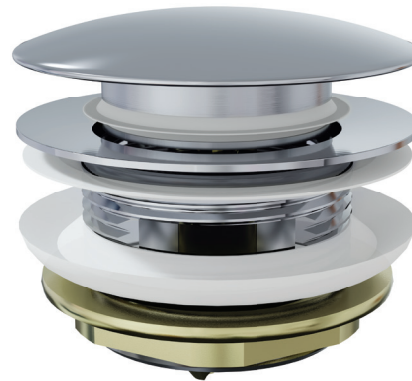

## Features

- Entire top section of waste pops out for easy cleaning and drainage
- 40 mm with overflow
- Cap available in different finishes

\* Colour matches acrylic baths only.

## Available in

Chrome  
**WAS78**

Gloss White\*  
**WAS78GW**

Matte White\*  
**WAS78MW**

Brushed Nickel  
**WAS78BN**

Gun Metal  
**WAS78GM**

Matte Black  
**WAS78MB**

Urban Brass  
**WAS78UB**