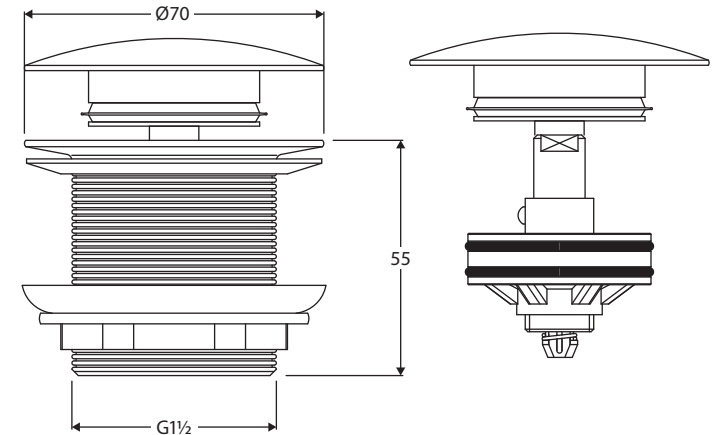

Pull-Out/ Pop-Up BATH WASTE NO OVERFLOW

Features

- Entire top section of waste pops out for easy cleaning and drainage
- 40 mm without overflow
- Cap available in different finishes

* Colour matches acrylic baths only.

While we aim to ensure specifications are correct at the time of publication, Fienza reserves the right to make modifications without prior notice. Physical colour may vary from image shown. All measurements are shown in millimetres. Always use physical product measurements for mark-ups and roughing-in as the technical drawing may differ from actual product received.