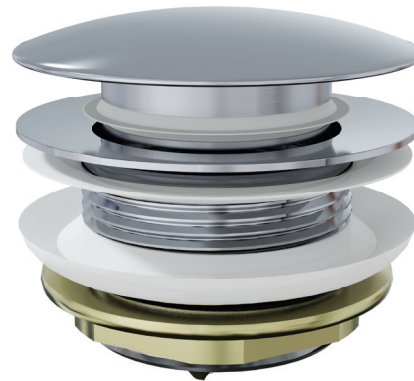

Pull-Out/ Pop-Up BATH WASTE NO OVERFLOW

Features

- Entire top section of waste pops out for easy cleaning and drainage
- 40 mm without overflow
- Cap available in different finishes

* Colour matches acrylic baths only.

Available in

Chrome
WAS79

Gloss White*
WAS79GW

Matte White*
WAS79MW

Brushed Nickel
WAS79BN

Gun Metal
WAS79GM

Matte Black
WAS79MB

Urban Brass
WAS79UB