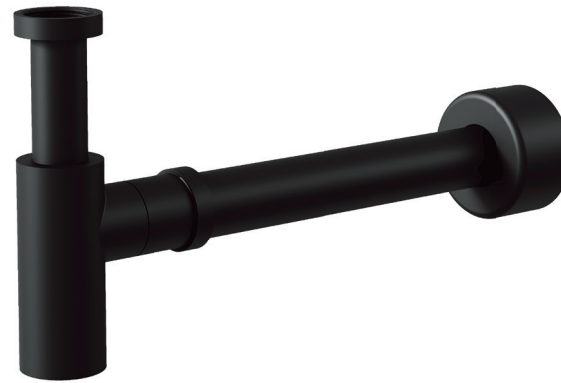

Hustle

BOTTLE TRAP

Features

- Designed to match Fienza tapware
- Electroplated matte black finish
- Brass construction

Available in

Matte Black
BTRAPB

Cleaning & Care

- Regularly clean with mild soapy water using a microfibre cloth.
- In highly polluted or coastal locations, we recommend cleaning 2-3 times per week.
- Do not use harsh detergents, bleach, cream cleaners or citrus based cleaners. These substances are abrasive and will damage the surface.
- Do not use undue pressure and wipe in one direction only.