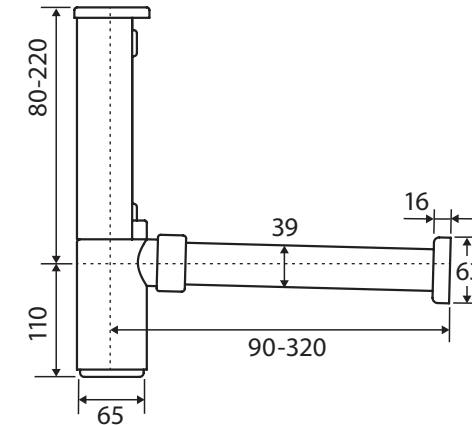

## PLASTIC BOTTLE TRAP

### Features

- Chrome finish
- Plastic construction
- 40 mm connection

■ GEBERIT

Available in

Chrome  
BTRAPGEB

While we aim to ensure specifications are correct at the time of publication, Fienza reserves the right to make modifications without prior notice. Physical colour may vary from image shown. All measurements are shown in millimetres. Always use physical product measurements for mark-ups and roughing-in as the technical drawing may differ from actual product received.