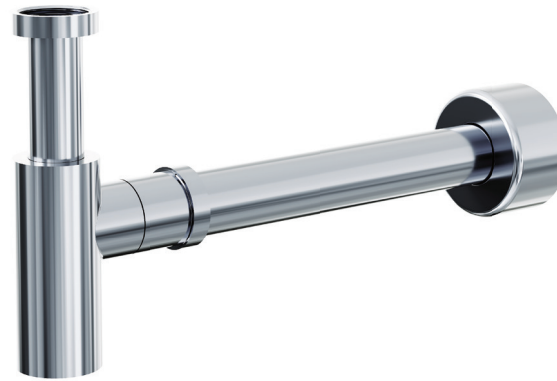

Universal BOTTLE TRAP

Features

- Designed to match Fienza tapware
- Brass construction

Available in

Chrome
BTRAPF

PVD
Brushed Nickel
BTRAPBN

PVD
Gun Metal
BTRAPGM

PVD
Urban Brass
BTRAPUB