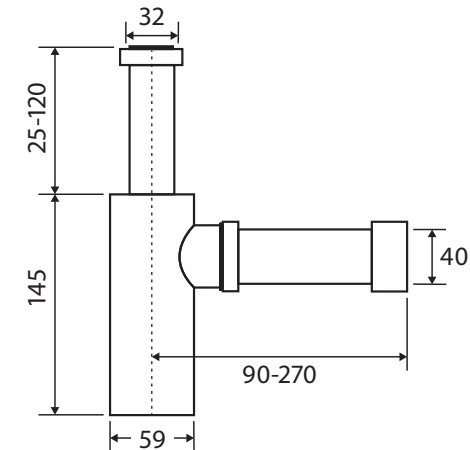

Universal BOTTLE TRAP

Features

- Designed to match Fienza tapware
- Brass construction

Available in

Chrome
BTRAPF

PVD
Brushed Nickel
BTRAPBN

PVD
Gun Metal
BTRAPGM

PVD
Urban Brass
BTRAPUB

While we aim to ensure specifications are correct at the time of publication, Fienza reserves the right to make modifications without prior notice. Physical colour may vary from image shown. All measurements are shown in millimetres. Always use physical product measurements for mark-ups and roughing-in as the technical drawing may differ from actual product received.