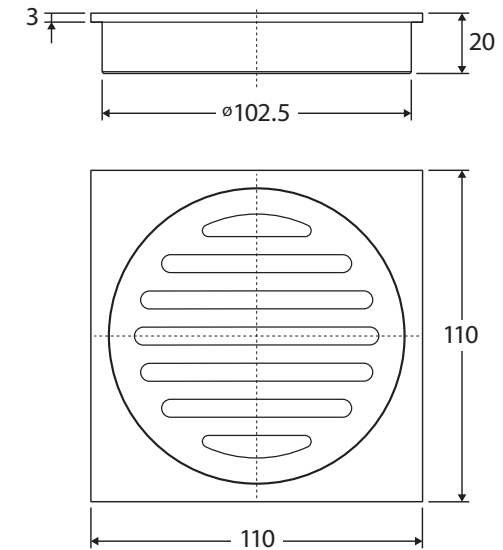

Square FLOOR WASTE, 100MM OUTLET

Features

- 100 mm outlet
- Made from solid brass
- Electroplated finish

Available in

Chrome
D308

Cleaning & Care

- Regularly clean with mild soapy water using a microfibre cloth.
- In highly polluted or coastal locations, we recommend cleaning 2-3 times per week.
- Do not use harsh detergents, bleach, cream cleaners or citrus based cleaners. These substances are abrasive and will damage the surface.
- Do not use undue pressure and wipe in one direction only.

While we aim to ensure specifications are correct at the time of publication, Fienza reserves the right to make modifications without prior notice. Physical colour may vary from image shown. All measurements are shown in millimetres. Always use physical product measurements for mark-ups and roughing-in as the technical drawing may differ from actual product received.