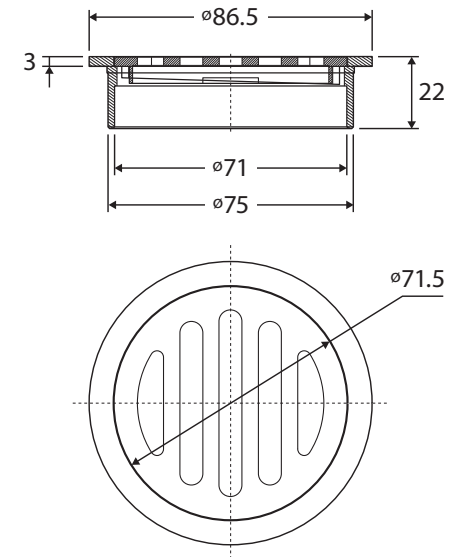

Round FLOOR WASTE, 80MM OUTLET

Features

- 80 mm outlet
- Made from solid brass
- Electroplated finish

Available in

Chrome
D309

Cleaning & Care

- Regularly clean with mild soapy water using a microfibre cloth.
- In highly polluted or coastal locations, we recommend cleaning 2-3 times per week.
- Do not use harsh detergents, bleach, cream cleaners or citrus based cleaners. These substances are abrasive and will damage the surface.
- Do not use undue pressure and wipe in one direction only.

While we aim to ensure specifications are correct at the time of publication, Fienza reserves the right to make modifications without prior notice. Physical colour may vary from image shown. All measurements are shown in millimetres. Always use physical product measurements for mark-ups and roughing-in as the technical drawing may differ from actual product received.