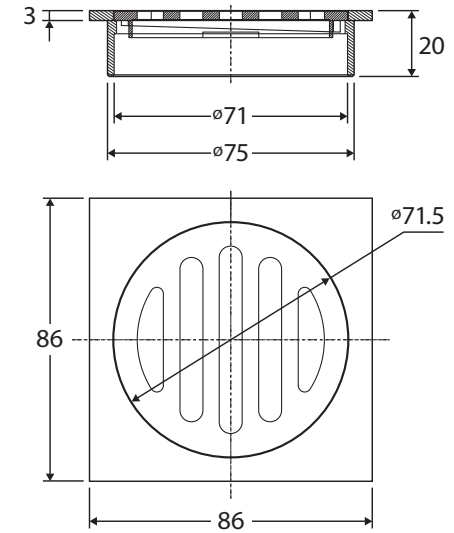

Square FLOOR WASTE, 80MM OUTLET

Features

- 80 mm outlet
- Made from solid brass
- Electroplated finish

Available in

Chrome
D310

Cleaning & Care

- Regularly clean with mild soapy water using a microfibre cloth.
- In highly polluted or coastal locations, we recommend cleaning 2-3 times per week.
- Do not use harsh detergents, bleach, cream cleaners or citrus based cleaners. These substances are abrasive and will damage the surface.
- Do not use undue pressure and wipe in one direction only.

While we aim to ensure specifications are correct at the time of publication, Fienza reserves the right to make modifications without prior notice. Physical colour may vary from image shown. All measurements are shown in millimetres. Always use physical product measurements for mark-ups and roughing-in as the technical drawing may differ from actual product received.