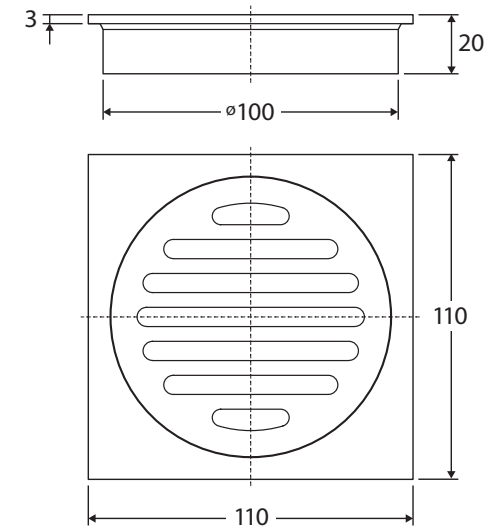

Square

FLOOR WASTE, 100MM OUTLET

Features

- 100 mm outlet
- Made from solid brass
- Electroplated finish

Available in

Matte Black
FW100SCB

Cleaning & Care

- Regularly clean with mild soapy water using a microfibre cloth.
- In highly polluted or coastal locations, we recommend cleaning 2-3 times per week.
- Do not use harsh detergents, bleach, cream cleaners or citrus based cleaners. These substances are abrasive and will damage the surface.
- Do not use undue pressure and wipe in one direction only.

While we aim to ensure specifications are correct at the time of publication, Fienza reserves the right to make modifications without prior notice. Physical colour may vary from image shown. All measurements are shown in millimetres. Always use physical product measurements for mark-ups and roughing-in as the technical drawing may differ from actual product received.