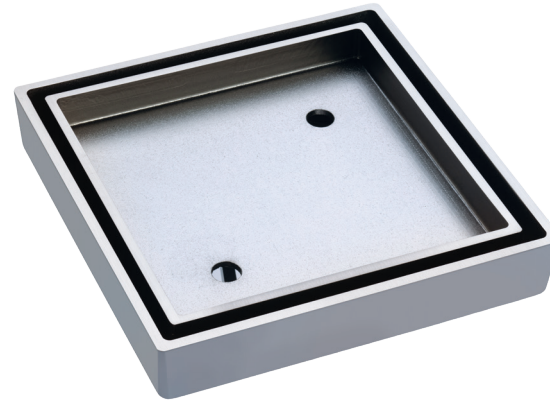

Square TILE BED FLOOR WASTE

Features

- 90 mm outlet
- Made from solid brass
- Electroplated finishes

Available in

Chrome
GD328

Matte Black
GD328B

Brushed Nickel
GD328BN

Gun Metal
GD328GM