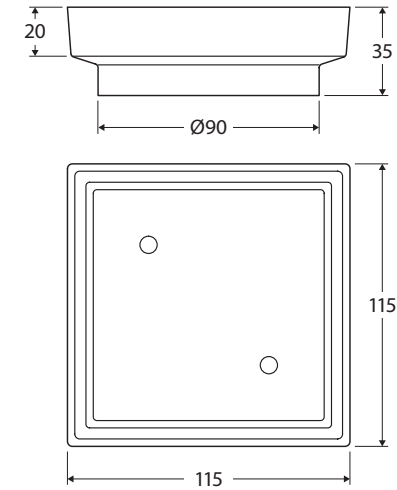

Square TILE BED FLOOR WASTE

Features

- 90 mm outlet
- Made from solid brass
- Electroplated finishes

Available in

Chrome
GD328

Matte Black
GD328B

Brushed Nickel
GD328BN

Gun Metal
GD328GM

We aim to ensure that specifications are correct at the time of publication. All measurements are shown in millimetres. Always use measurements of actual product received for final specification as the technical drawing may contain differences. Due to printing limitations, physical colour may vary from the image shown. Fienza reserves the right to make modifications without prior notice.