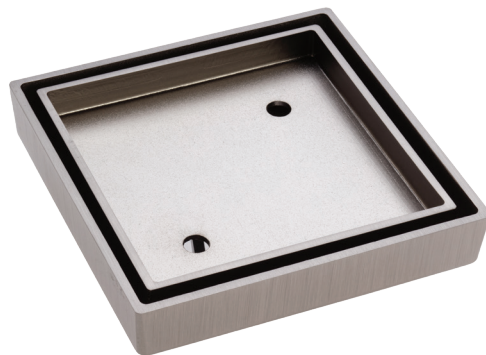

Square TILE BED FLOOR WASTE

Features

- 90 mm outlet
- Made from solid brass
- Electroplated finishes

Available in

Chrome
GD328

Matte Black
GD328B

Brushed Nickel
GD328BN

Gun Metal
GD328GM