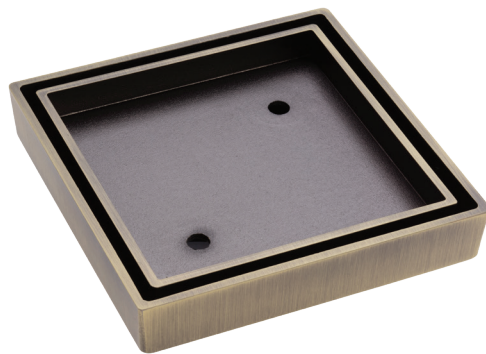

Square TILE BED FLOOR WASTE

Features

- 75 mm outlet
- Made from solid brass
- Electroplated finishes

Available in

Chrome
GD329

Matte Black
GD329B

Brushed Nickel
GD329BN

Gun Metal
GD329GM