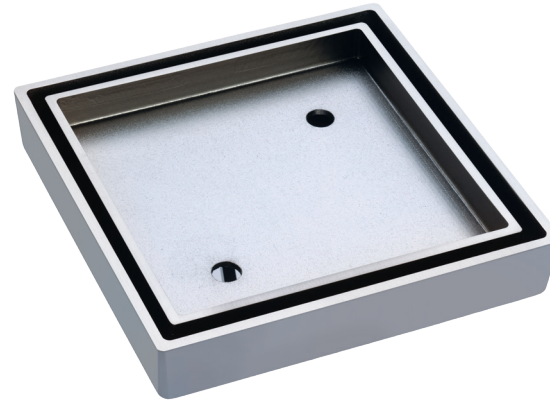

Square TILE BED FLOOR WASTE

Features

- 75 mm outlet
- Made from solid brass
- Electroplated finishes

Available in

Chrome
GD329

Matte Black
GD329B

Brushed Nickel
GD329BN

Gun Metal
GD329GM