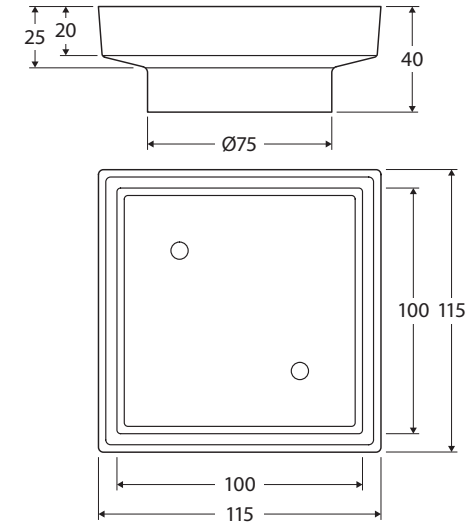

Square TILE BED FLOOR WASTE

Features

- 75 mm outlet
- Made from solid brass
- Electroplated finishes

Available in

Chrome
GD329

Matte Black
GD329B

Brushed Nickel
GD329BN

Gun Metal
GD329GM

We aim to ensure that specifications are correct at the time of publication. All measurements are shown in millimetres. Always use measurements of actual product received for final specification as the technical drawing may contain differences. Due to printing limitations, physical colour may vary from the image shown. Fienza reserves the right to make modifications without prior notice.