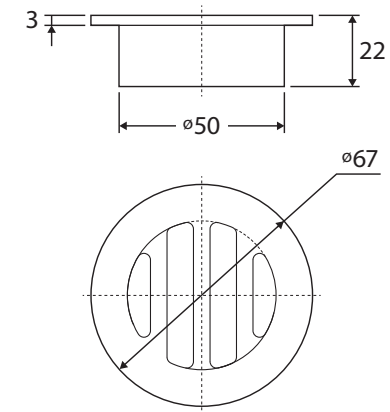

Round FLOOR WASTE, 50MM OUTLET

Features

- 50 mm outlet
- Made from solid brass
- Electroplated finish

Available in

Chrome
GRA20

Cleaning & Care

- Regularly clean with mild soapy water using a microfibre cloth.
- In highly polluted or coastal locations, we recommend cleaning 2-3 times per week.
- Do not use harsh detergents, bleach, cream cleaners or citrus based cleaners. These substances are abrasive and will damage the surface.
- Do not use undue pressure and wipe in one direction only.

While we aim to ensure specifications are correct at the time of publication, Fienza reserves the right to make modifications without prior notice. Physical colour may vary from image shown. All measurements are shown in millimetres. Always use physical product measurements for mark-ups and roughing-in as the technical drawing may differ from actual product received.