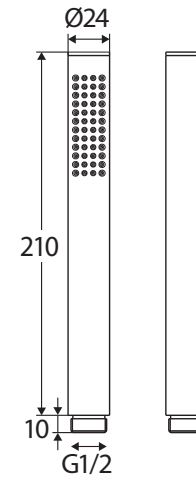

Hustle

HAND PIECE

Features

- Single water-flow setting
- Easy to clean, durable silicone nozzles
- Made from solid brass
- **WELS 3 Star rated, 9L/min**

Available in

Electroplated
Matte Black
MSH104B

Cleaning & Care

While we aim to ensure specifications are correct at the time of publication, Fienza reserves the right to make modifications without prior notice. Physical colour may vary from image shown. All measurements are shown in millimetres. Always use physical product measurements for mark-ups and roughing-in as the technical drawing may differ from actual product received.