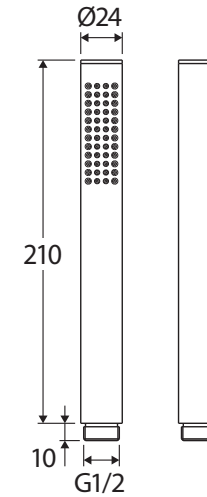

## Features

- Single water-flow setting
- Easy to clean, durable silicone nozzles
- Made from solid brass
- **WELS 3 Star rated, 9L/min**

While we aim to ensure specifications are correct at the time of publication, Fienza reserves the right to make modifications without prior notice. Physical colour may vary from image shown. All measurements are shown in millimetres. Always use physical product measurements for mark-ups and roughing-in as the technical drawing may differ from actual product received.