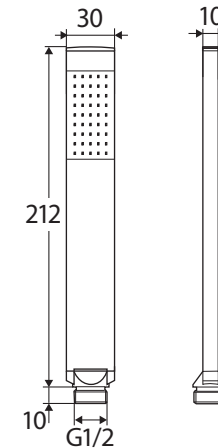

## Features

- Single water-flow setting
- Easy to clean, durable silicone nozzles
- Made from solid brass
- Male ½" BSP thread
- **WELS 3 Star rated, 9L/min**

While we aim to ensure specifications are correct at the time of publication, Fienza reserves the right to make modifications without prior notice. Physical colour may vary from image shown. All measurements are shown in millimetres. Always use physical product measurements for mark-ups and roughing-in as the technical drawing may differ from actual product received.