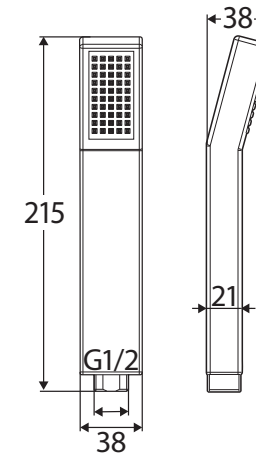

## ANGLED HAND PIECE

### Features

- Single water-flow setting
- Easy to clean TPR nozzles
- Made from ABS
- Male ½" BSP thread
- **WELS 3 Star rated, 9L/min**

While we aim to ensure specifications are correct at the time of publication, Fienza reserves the right to make modifications without prior notice. Physical colour may vary from image shown. All measurements are shown in millimetres. Always use physical product measurements for mark-ups and roughing-in as the technical drawing may differ from actual product received.