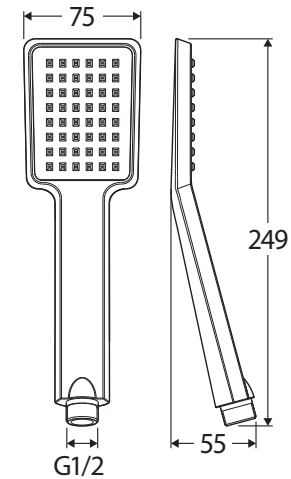

## Features

- Single water-flow setting
- Easy to clean TPR nozzles
- Made from ABS
- **WELS 3 Star rated, 9L/min**

While we aim to ensure specifications are correct at the time of publication, Fienza reserves the right to make modifications without prior notice. Physical colour may vary from image shown. All measurements are shown in millimetres. Always use physical product measurements for mark-ups and roughing-in as the technical drawing may differ from actual product received.