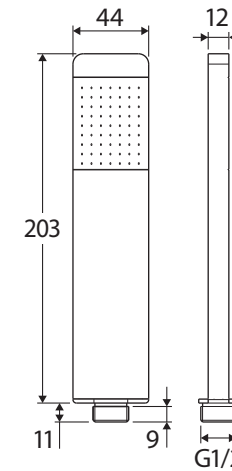

# Lincoln HAND PIECE

## Features

- Single water-flow setting
- Made from solid brass with ABS face plate
- [WELS 3 Star rated, 9L/min](#)

While we aim to ensure specifications are correct at the time of publication, Fienza reserves the right to make modifications without prior notice. Physical colour may vary from image shown. All measurements are shown in millimetres. Always use physical product measurements for mark-ups and roughing-in as the technical drawing may differ from actual product received.