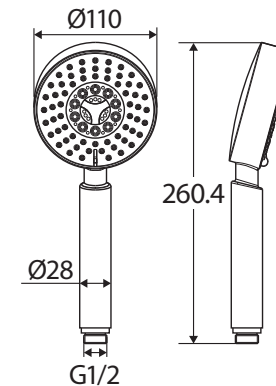

Michelle

HAND PIECE

Features

- Five water-flow settings: normal, massage, misting, spray and massage, and spray and misting
- Easy to clean TPR nozzles
- Made from ABS
- Male 1/2" BSP thread
- **WELS 3 Star rated, 9L/min**

While we aim to ensure specifications are correct at the time of publication, Fienza reserves the right to make modifications without prior notice. Physical colour may vary from image shown. All measurements are shown in millimetres. Always use physical product measurements for mark-ups and roughing-in as the technical drawing may differ from actual product received.